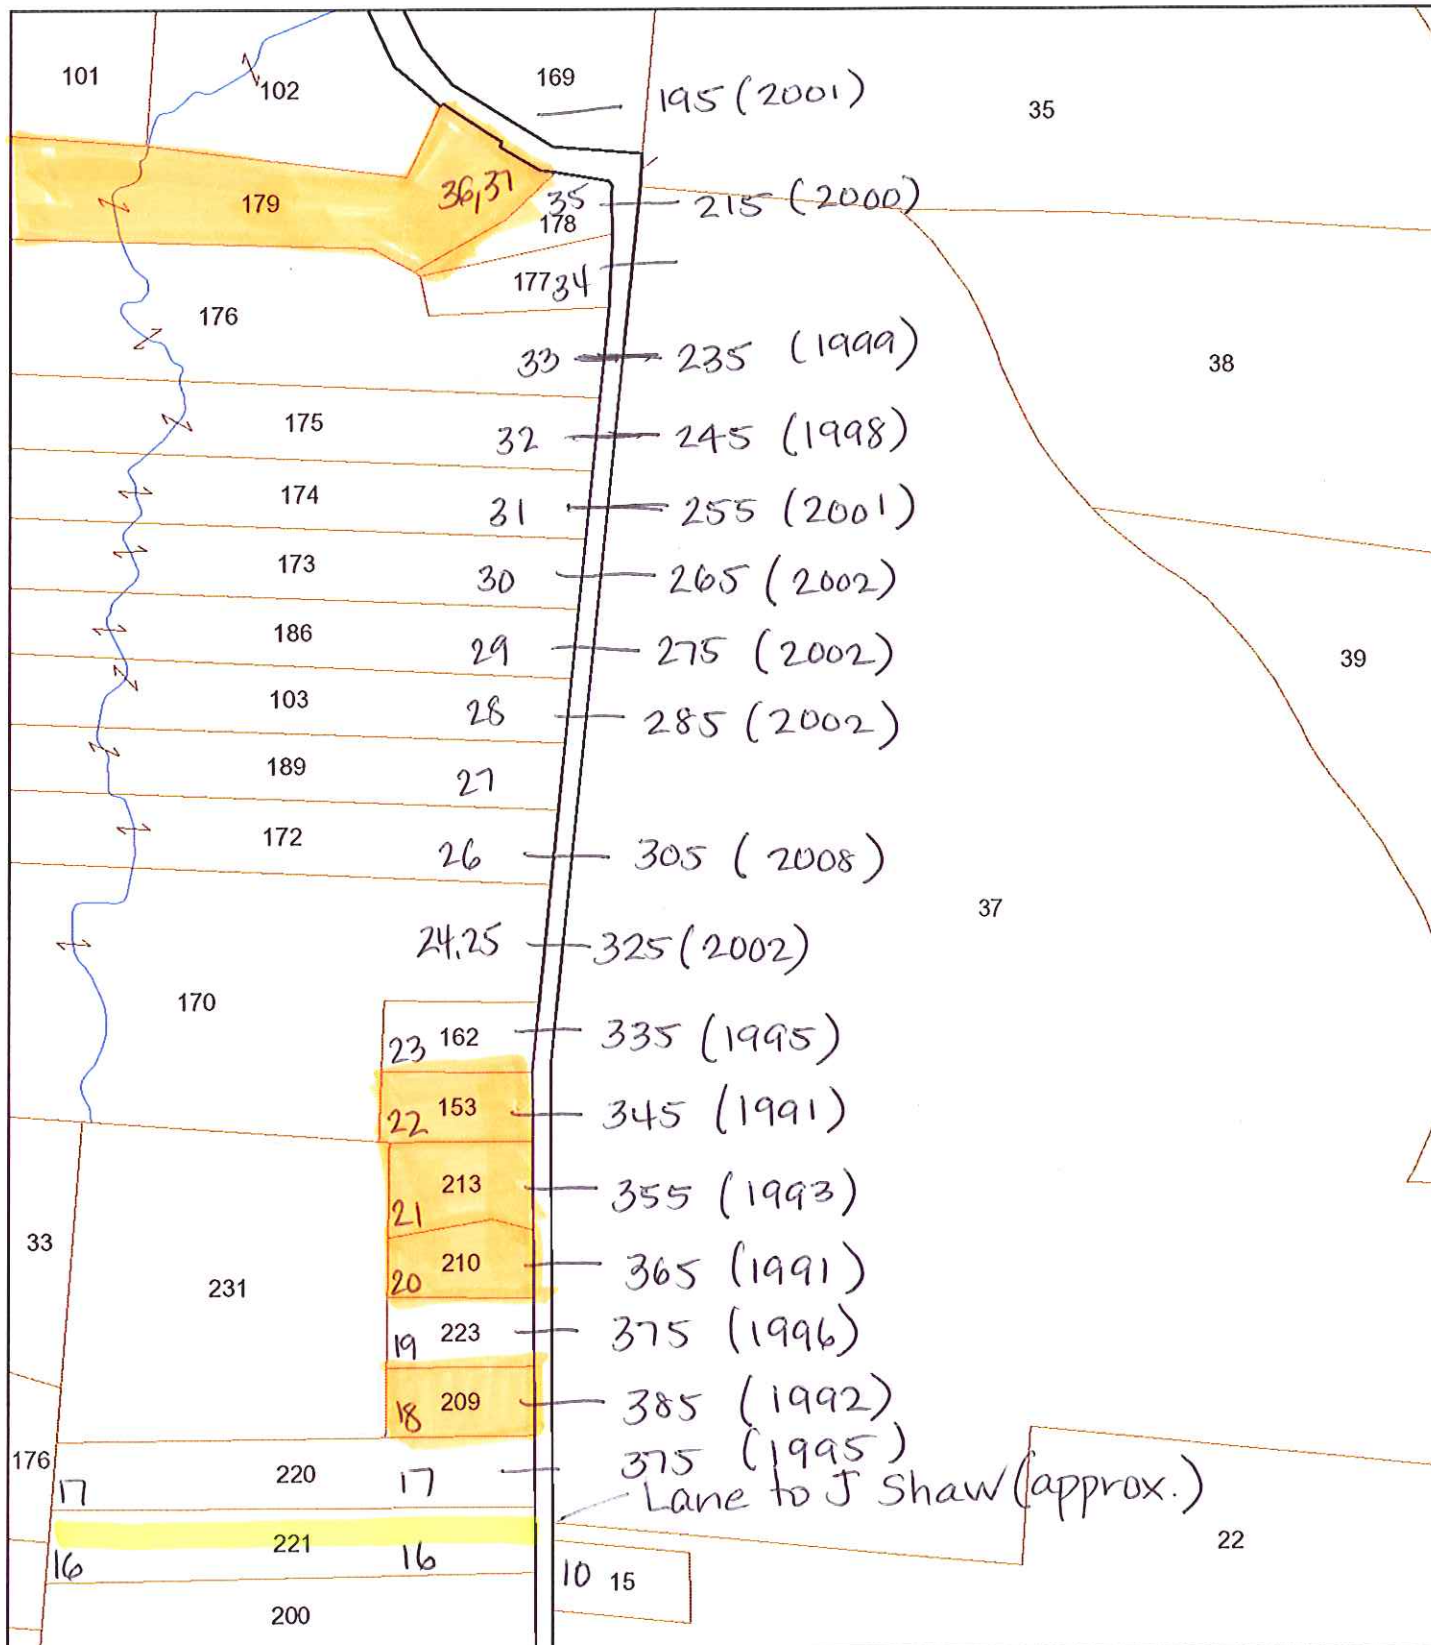

Mellen Road Properties

Winchendon, MA

1 inch = 554 Feet

September 14, 2020

Data shown on this map is provided for planning and informational purposes only. The municipality and CAI Technologies are not responsible for any use for other purposes or misuse or misrepresentation of this map.