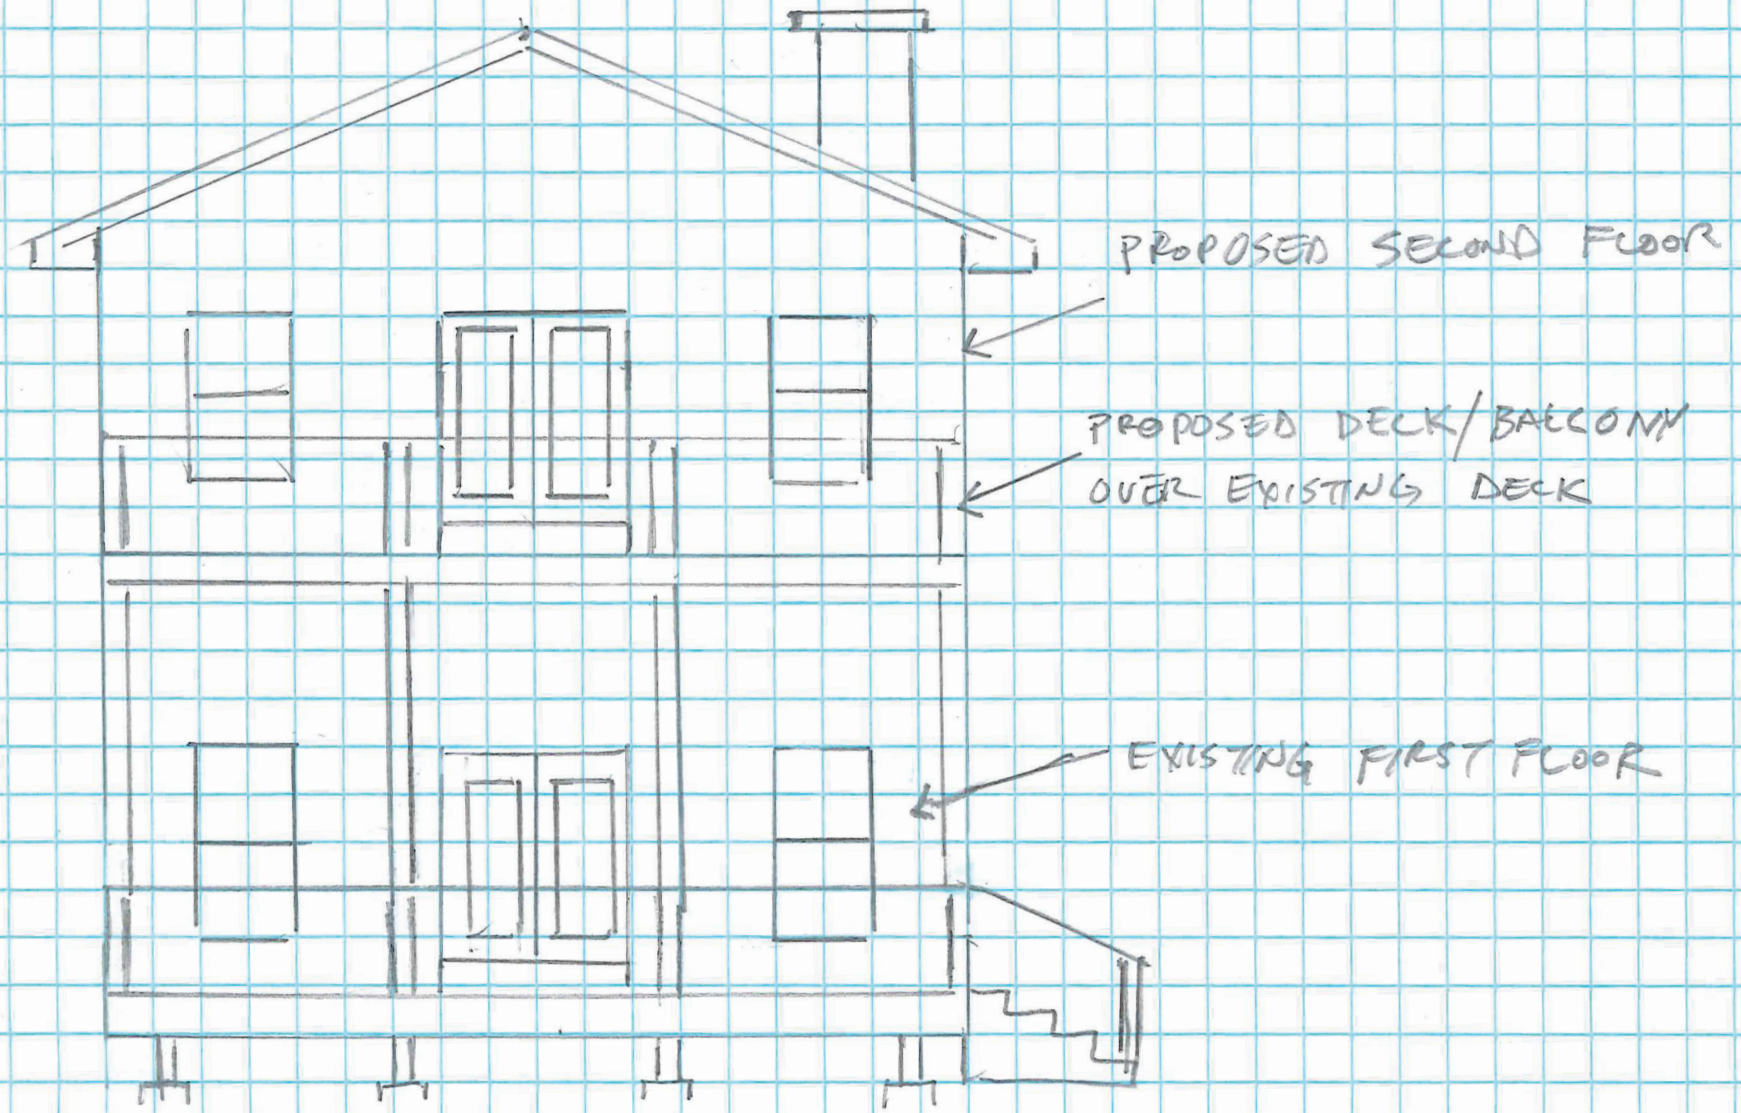

\* 6 ISLAND RD WINCHENDEN MA  
\* FITCH RESIDENCE

Island Road

LAKE VIEW

\* ENGINEERED FLOOR, ROOF DONE BY MAKIS BUILDING MATERIAL

\* 6 ISLAND RD WINGENDON MA.  
\* FITCH RESIDENCE REMOVE EXISTING ROOF, INSTALL FLOOR SYSTEM, ADD SECOND FLOOR + TRUSS ROOF.