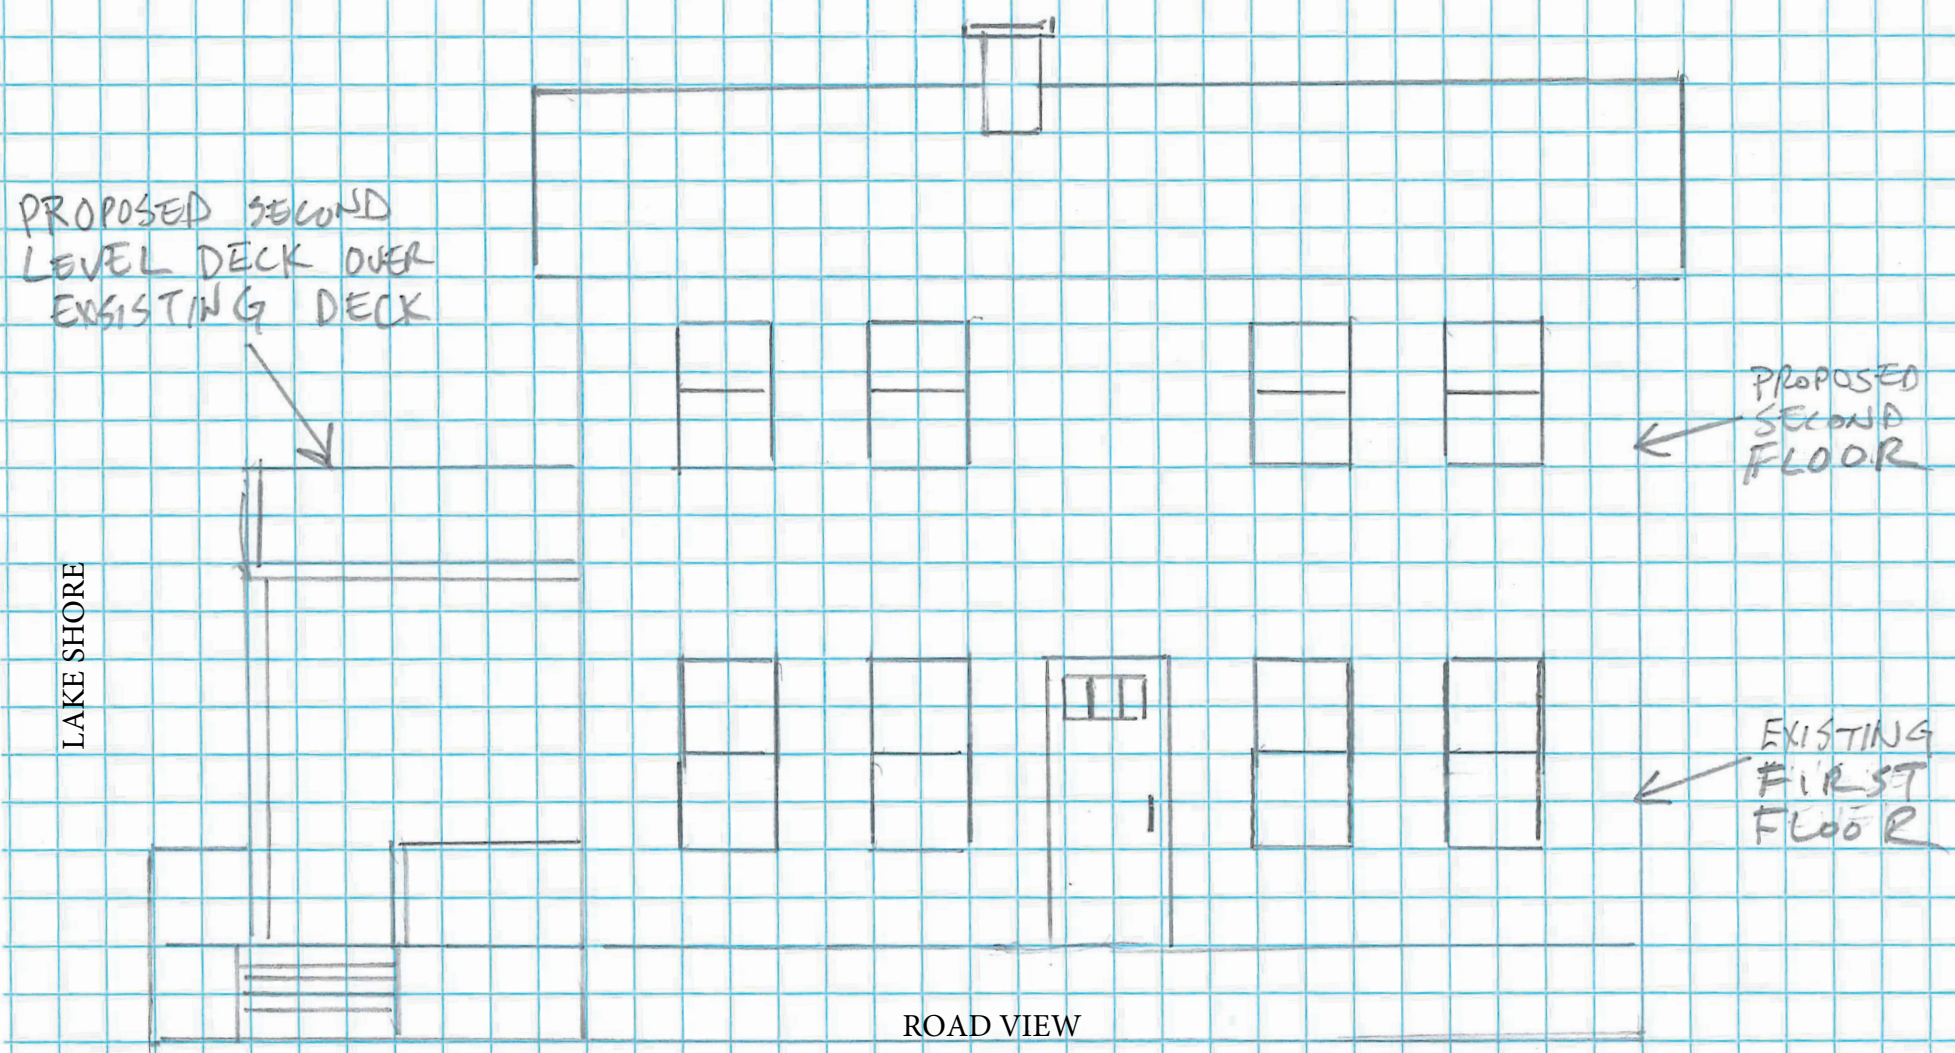

\* 6 ISLAND RD WINCHENDEN MA  
\* FITCH RESIDENCE

Island Road

LAKE VIEW

\* ENGINEERED FLOOR, ROOF DONE BY MAKIS BUILDING MATERIAL

\* 6 ISLAND RD WINGENDON MA.  
\* FITCH RESIDENCE REMOVE EXISTING ROOF, INSTALL FLOOR SYSTEM, ADD SECOND FLOOR + TRUSS ROOF.