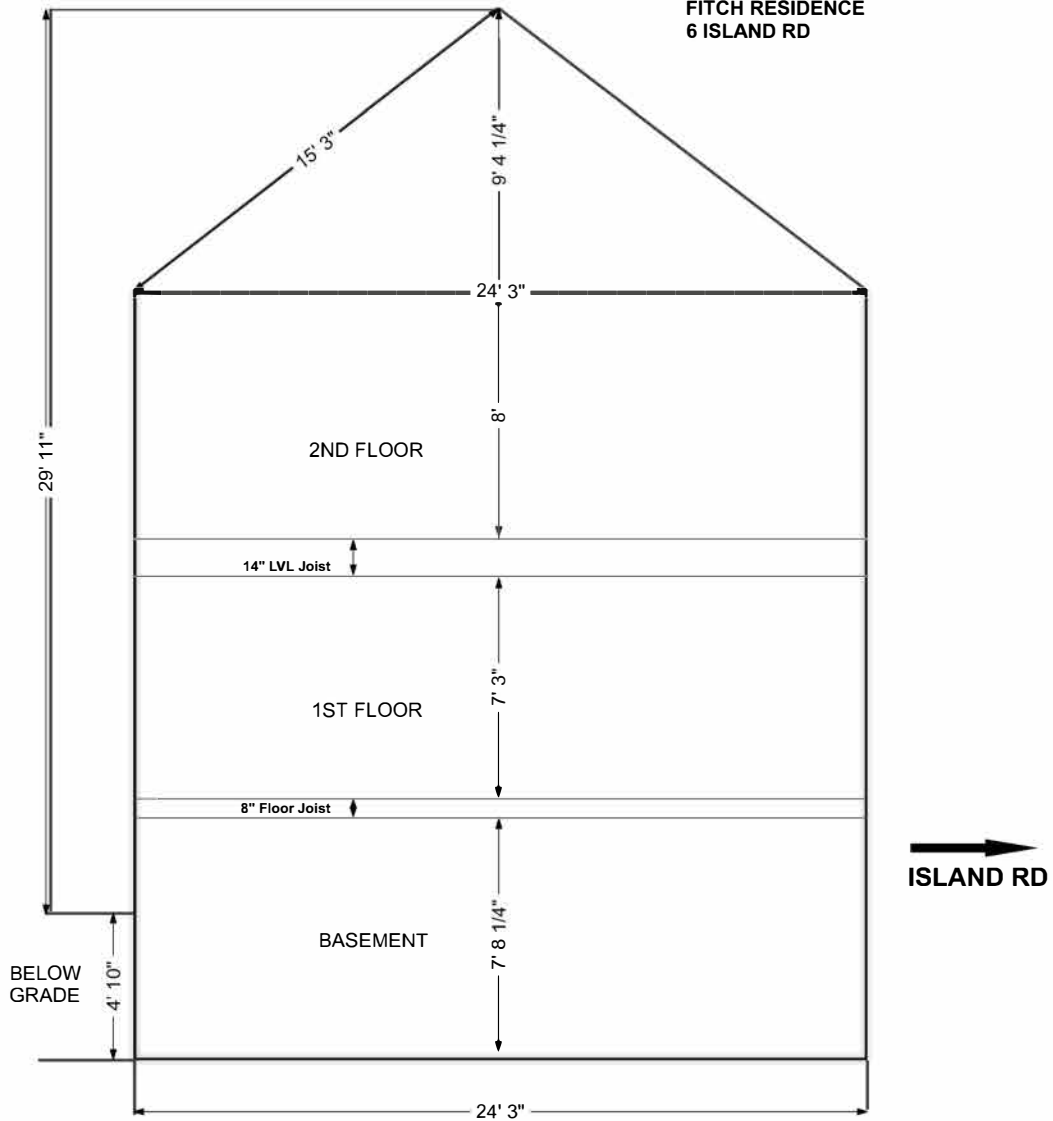

10/25/23
VIEW FROM LAKE
NEW STRUCTURE
FITCH RESIDENCE
6 ISLAND RD

LAKE SHORE