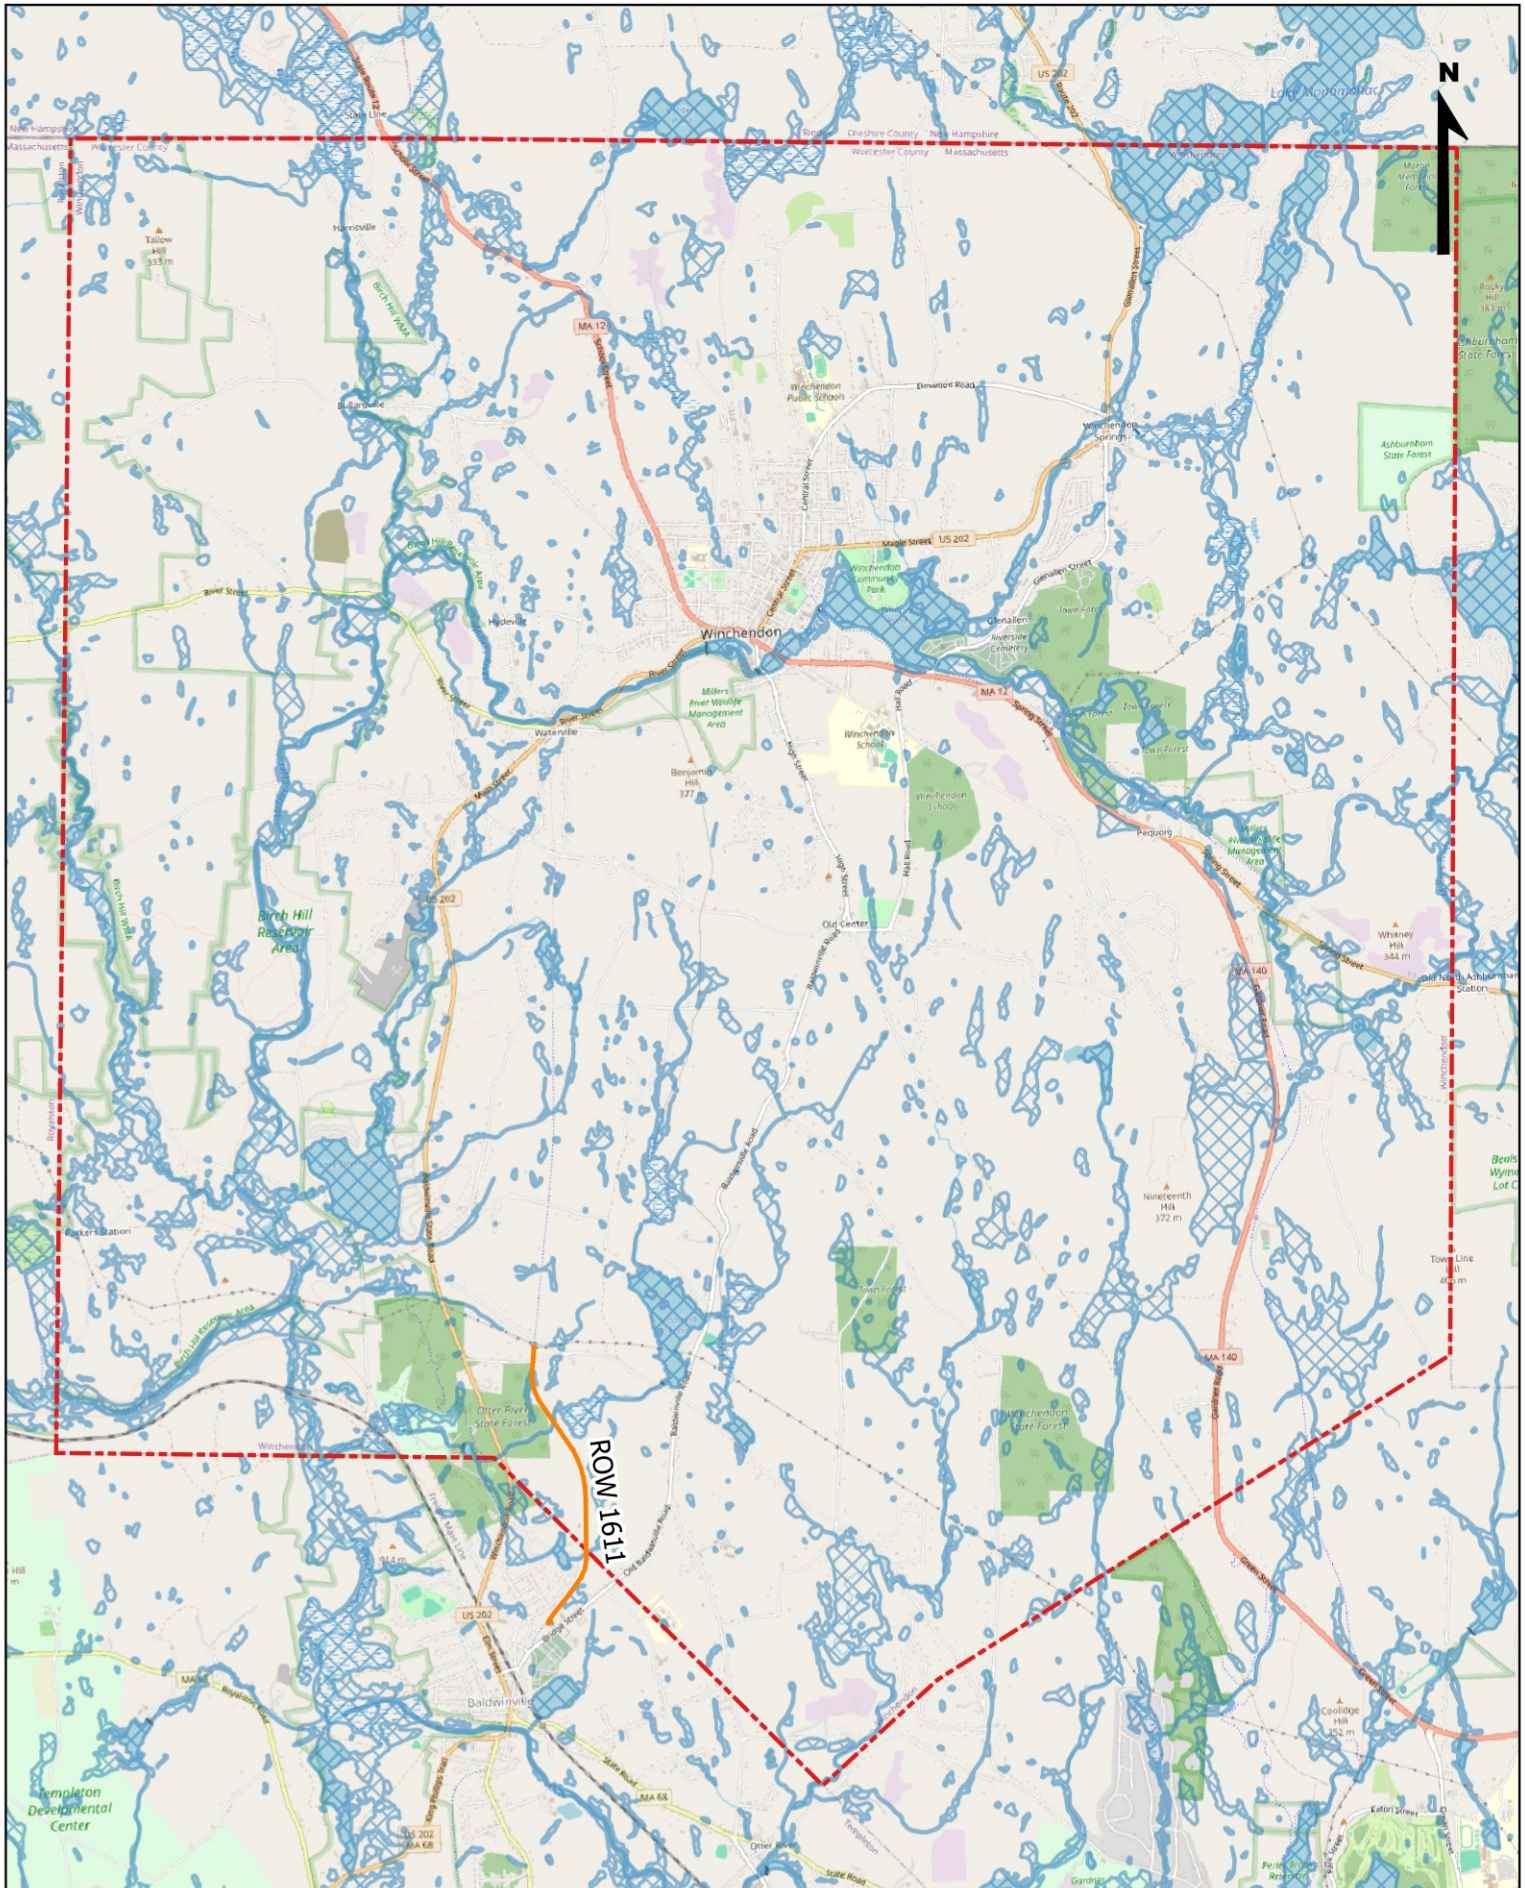

Right-of-Way 1611

Winchendon, MA

National Grid intends to perform selective side pruning and/or danger tree removal along the right-of-way shown above

-  Town
-  Wetland
-  Right of Way

nationalgrid