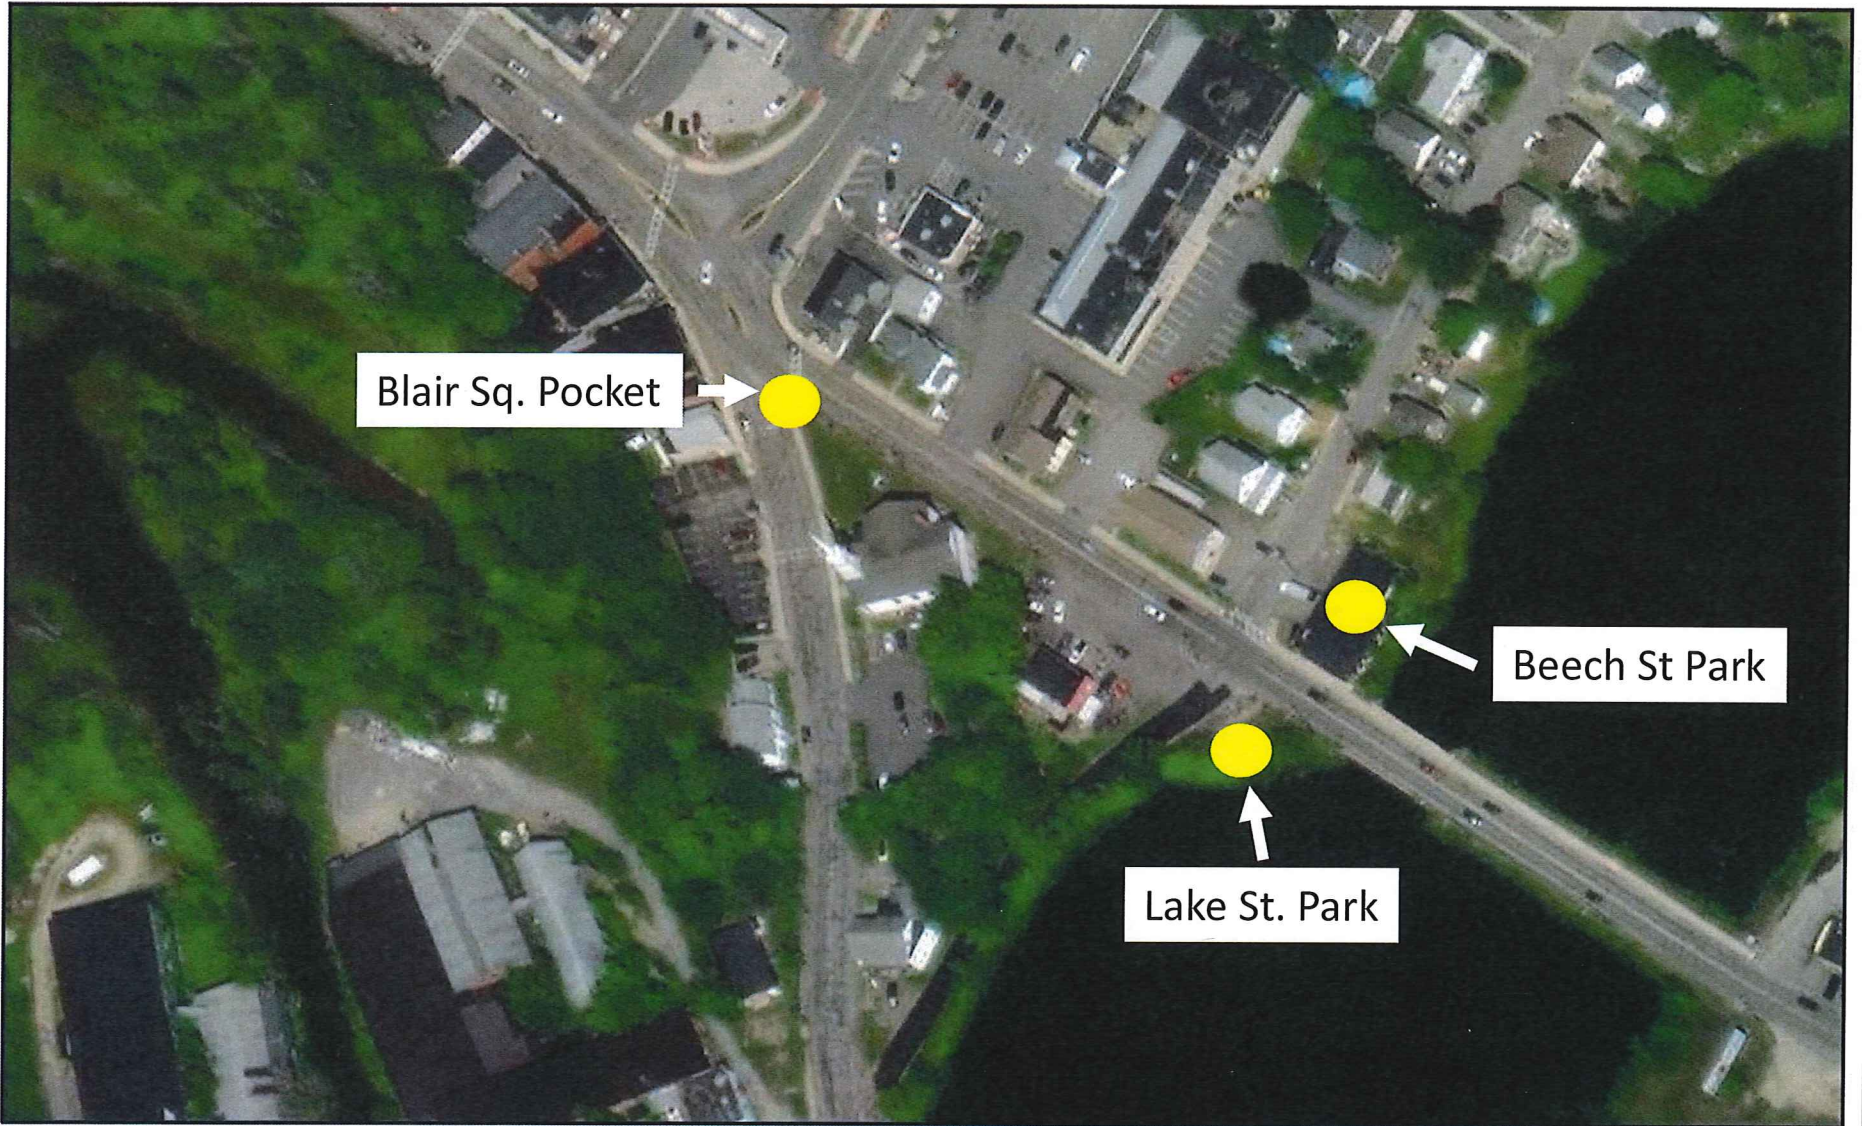

# Gateway Park System

Winchendon, MA

March 16, 2022

1 inch = 138 Feet

www.cai-tech.com

Data shown on this map is provided for planning and informational purposes only. The municipality and CAI Technologies are not responsible for any use for other purposes or misuse or misrepresentation of this map.