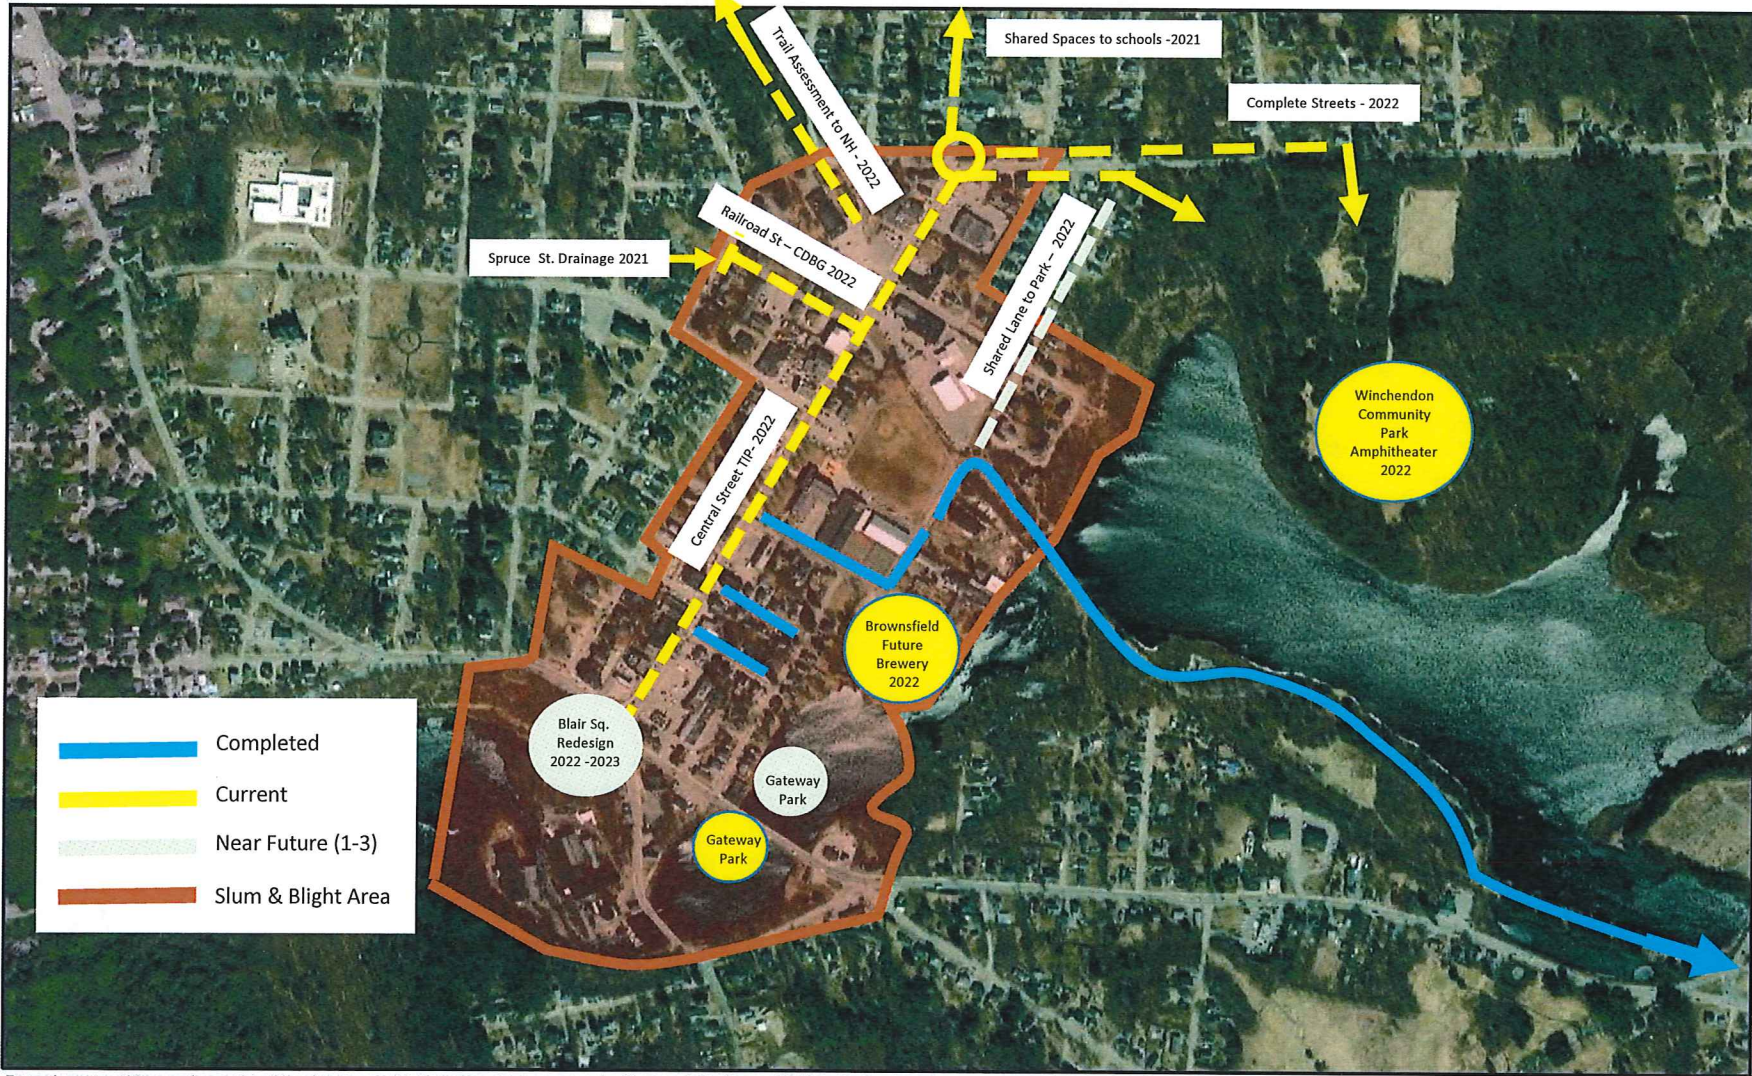

Revitalization Efforts

Winchendon, MA

1 inch = 700 Feet

February 24, 2022

www.cai-tech.com

Data shown on this map is provided for planning and informational purposes only. The municipality and CAI Technologies are not responsible for any use for other purposes or misuse or misrepresentation of this map.